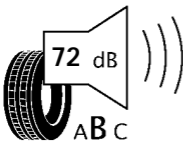

# ENERG

BRIDGESTONE

16594

205/55 R16 94T XL

C1

2020/740